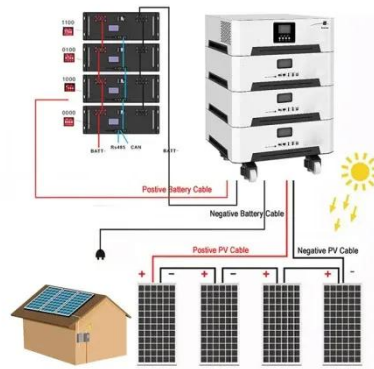

Indoor and Outdoor Battery Cabinet Systems

Our battery cabinets may be designed as self-contained DC systems to house the battery charger, battery, disconnect, DC distribution panelboards and even customer supplied equipment.

Battery Cabinets vs. Battery Racks

Battery cabinets are frequently criticized for their lack of top clearance. For example, in a cabinet containing