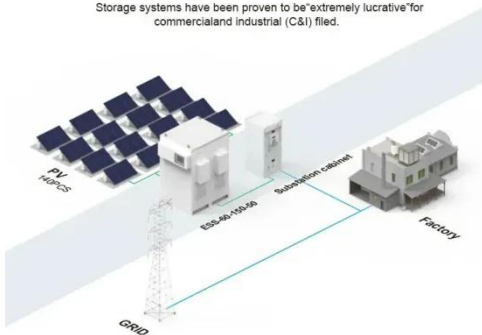

BASIC APPLICATION