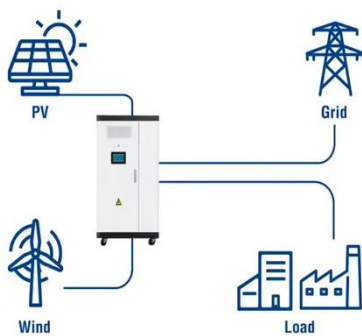

Utility-Scale ESS solutions