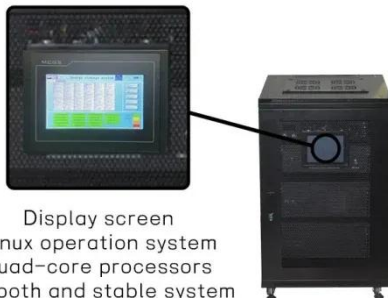

Understanding these innovative applications and future trends is critical for operators, equipment manufacturers, and energy storage providers to navigate the evolving landscape and build the ...

APPLICATION SCENARIOS

Display screen
Linux operation system
quad-core processors
smooth and stable system

Addis Ababa Flow Battery Energy Storage: Powering Ethiopia's ...

Specializing in renewable energy storage since 2000, we provide turnkey flow battery systems for commercial and utility-scale projects across Africa. Our ISO-certified solutions blend German ...

Energy Storage Solutions for Communication Base Stations

Investing in robust energy storage solutions for communication base stations offers a multitude of benefits. These include minimized operational interruptions, enhanced service reliability, ...