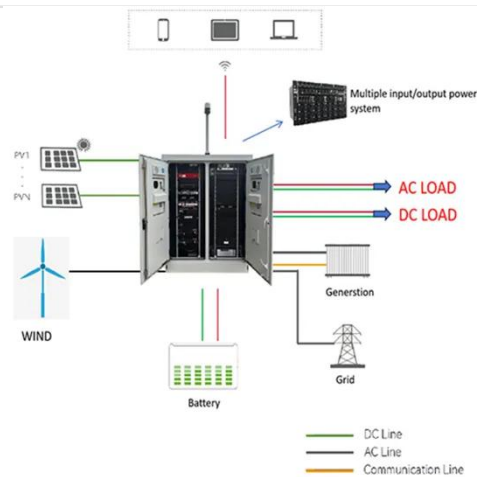

72v inverter connected to home appliances

How to Connect Inverter in House: Step-by-Step Guide , L& T-SuFin

Read these steps to learn how connect inverter in home safely and correctly: Install the inverter away from sunlight, rain and heat. Leave space for airflow. Keep it near the main panel and ...

The Benefits Of A 72V Battery

Ah yes, the 72 volt battery, the ultimate goal for any e-bike enthusiast. And while the 72 volt battery is desired by so many, they can often be misunderstood.

STRIKE 72V - Throne Cycles

With over 12 years in the game, the lineup has evolved from classic track designs to cutting-edge electric models, built for and by the streets.