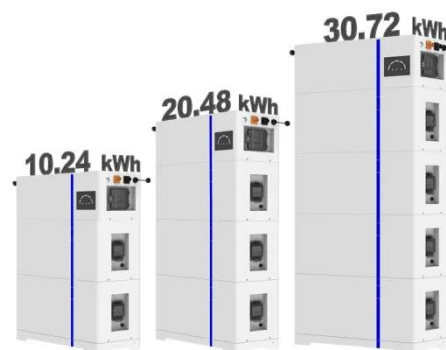

ESS

Amazon : 72 Volt Battery

Enjoybot 72V 65Ah LiFePO4 Lithium Battery, 120A BMS Deep Cycle Battery