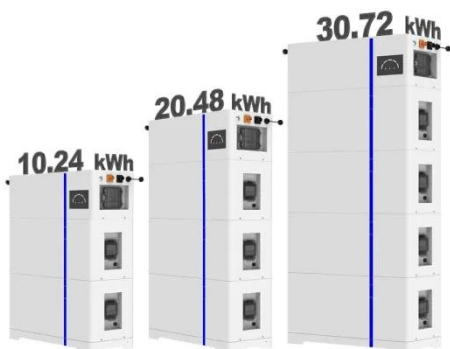

ESS

Ja solar 660w datasheet

The JA Solar 660W solar panel is a game-changer in the world of solar energy, offering a high-efficiency and high-power output solution for maximizing energy production and minimizing installation costs.

Contact Us

For catalog requests, pricing, or partnerships, please visit: