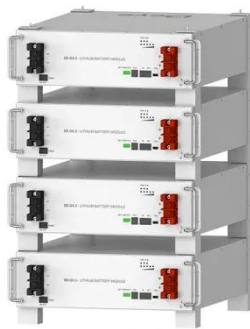

Kathmandu Outdoor Energy Storage Cabinet Wholesale Reliable ...

Outdoor energy storage cabinets have become critical infrastructure in Kathmandu, where power reliability and renewable energy adoption are reshaping the market. This guide explores wholesale ...

Deye Official Store

10 years warranty

SolaX ESS-AELIO , C& I Energy Storage ESS Cabinet , 50kW/60kW

The SolaX ESS-AELIO is a high-performance C& I energy storage system featuring AFCI protection and IP55 rating. 50kW, 60kW are available, 100/200kWh. Contact us today!

LZY Energy Storage Products

LZY Energy provides efficient and reliable energy management solutions for I& C users through leading technology and careful design. We are committed to promoting energy transformation and ...