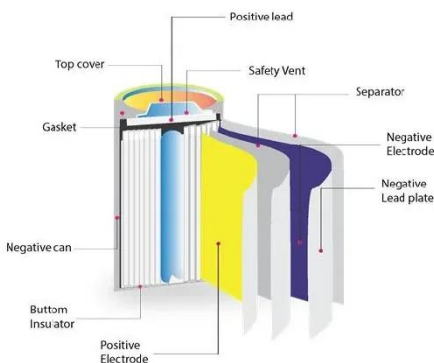

Cummins C600B5ZE , 600 kWh Battery Energy Storage System

The Cummins C600B5ZE provides 300 kW of power and 600 kWh of energy storage in a 20-foot ISO high cube container. Tailored for larger commercial or industrial sites, it enables flexible energy ...

- LiFePO₄
- Wide temp: -20°C to 55°C
- Easy to expand
- Floor mount&wall mount
- Intelligent BMS
- Cycle Life:≥6000
- Warranty :10 years