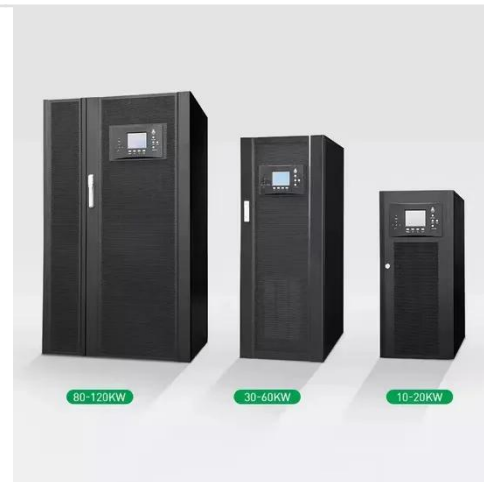

Kingboss 600W Portable Power Station: 568Wh Solar Generator

Featuring a 568Wh lithium battery and pure sine wave AC output, this solar generator is built for emergency backup, outdoor travel, camping, RV use, and power outages.