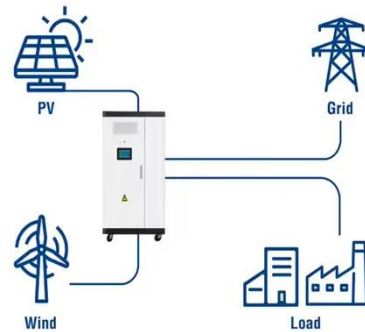

Kingboss Portable Power Station 600W, 568Wh Lithium Battery, Solar

The Kingboss Portable Power Station 600W (Peak 1200W) features a 568Wh lithium battery, multiple AC/DC/USB outputs, and advanced safety protections. Compact and solar-compatible.

Utility-Scale ESS solutions

568Wh USB Type C DC AC 600W Ternary Lithium Battery Bank Portable Power

Portable and Versatile Power Solution: This 568Wh USB Type C DC AC 600W Ternary Lithium Battery Bank is designed for outdoor enthusiasts, campers, and individuals seeking a reliable backup power source. It can ...