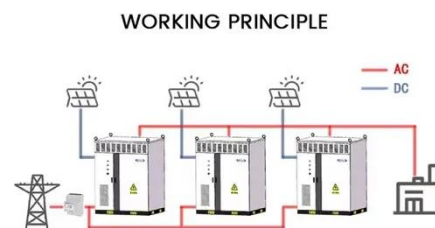

requirement for converting DC input of 48V to AC 110V/120V or 220V/230V/240V, 50/60Hz, to power your devices or appliances at home or ...

Pure Sine Wave 48V to 110V/220V Growatt off-Grid 3000W Inverter

Home Use Split Phase Pure Sine Wave 48V to 110V/220V Growatt Off-Grid 3000W Solar Inverter. Efficient, reliable, and versatile for off-grid systems., Alibaba .

48V 3000 Watt Pure Sine Wave Inverter

High efficiency 48 volt 3kW pure sine power inverter price is low, with remote control function, 48V DC to AC 230V/240V/220V/110V/120V. It can be used in microwave ovens, air conditioners, computers and ...