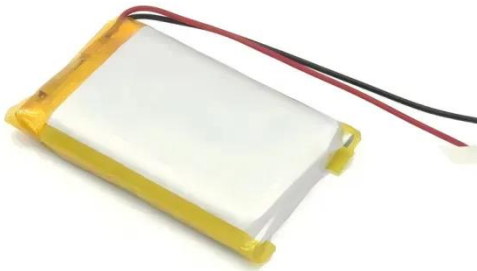

400V charging station cabinet

400V charging station cabinet

Husqvarna Charging Cabinet M, 400V , Husqvarna UK

Husqvarna Battery Charging Cabinet M is engineered for safe and approved storage and charging of lithium-ion batteries. This one-door 400V cabinet offers 90 minutes of fire resistance from the outside ...

ABB Terra HP 350 DC Fast Charging Station

ABB's Terra HP family has ultra-high current charging capability and can charge both 400 V and 800 V cars at full power. With 375 A output, a single power cabinet can charge a 400 V car at full 150 kW ...