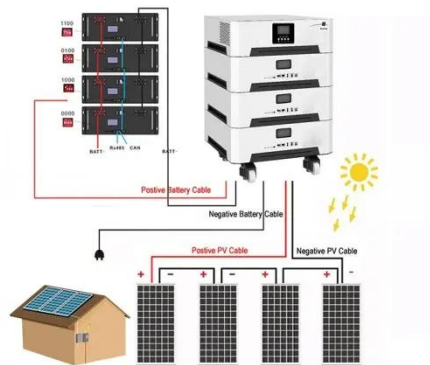

ABB Terra HP 350 DC Fast Charging Station

ABB's Terra HP family has ultra-high current charging capability and can charge both 400 V and 800 V cars at full power. With 375 A output, a single power cabinet can charge a 400 V car at full 150 kW ...

DISTRIBUTION CABINETS FOR MULTIPLE EV CHARGING ...

The Lewden range of EV Feeder Pillars are designed to provide outdoor hubs for

the distribution of power simultaneously to multiple electric vehicle charging points, offering the ideal infrastructure ...