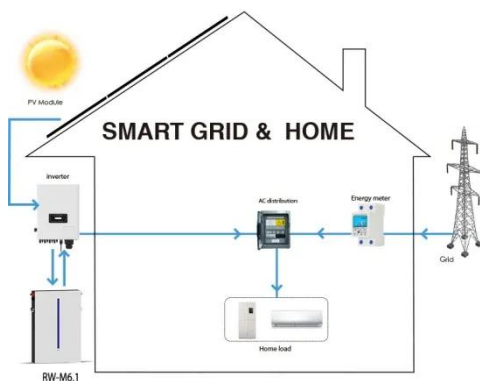

WayPoint-30A Outdoor Power Supply provides 24VAC and/or 28VAC distributed via one or two output (s) for powering CCTV Cameras, heaters and other video accessories.