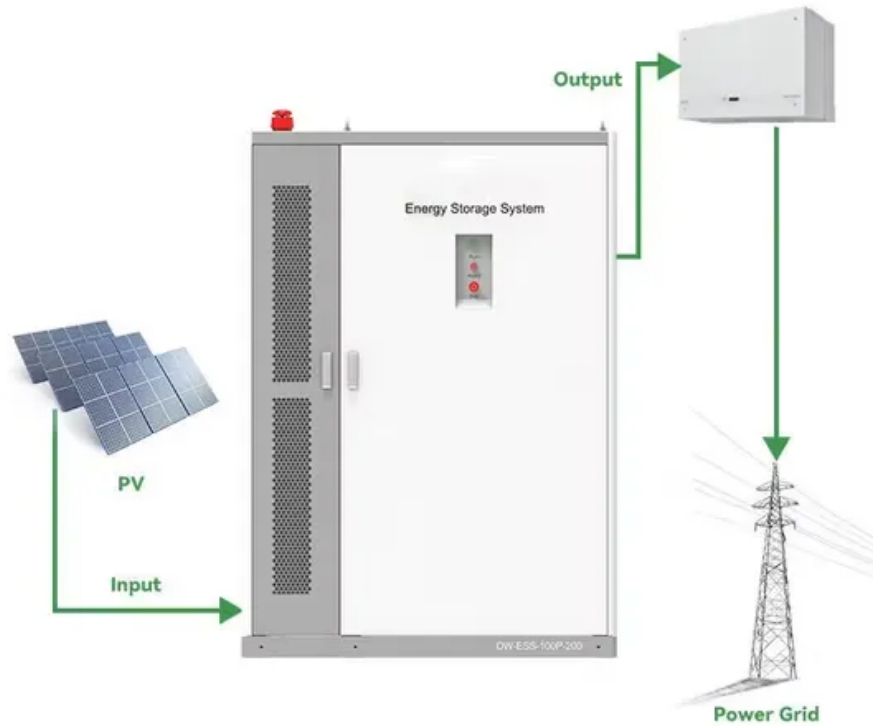

280w photovoltaic panel area

Overview

This guide highlights top 280W-capable options and practical alternatives, with quick-reach summaries and practical buying points. This wattage indicates how much power the panel can theoretically produce in one hour of peak sunlight. As solar technology has advanced, the 280W. Hyundai PERL solar cells use Local Back Surface Field (LBSF) technology on the back side. Privacy Policy This product is not currently quoted on EnergySage. Want a custom solar estimate for your home?

Try our Solar Calculator. To. MONO module Assembled with PERC cells, the configuration of the modules offers the advantages of higher power output, cells temperature- dependent performance. lower risk of hot spot, as well as enhanced tolerance for mechanical loading. EPS Solar Solar Panel Series 280W 24V. Detailed profile including pictures, certification details and manufacturer PDF .

280w photovoltaic panel area

Best 280 Watt Solar Panels for Reliable Off-Grid Power in 2025

For users targeting a true 280W load, consider kits that combine solar panels or plan a staged setup with multiple modules to approach your total wattage goal. Always assess local sun ...

Mono MG Solar 280W

MG Solar 280W Panel module assembled with PERC cells, the configuration of the modules offers the advantages of higher power output, cells temperature-dependent performance reduced shadows ...