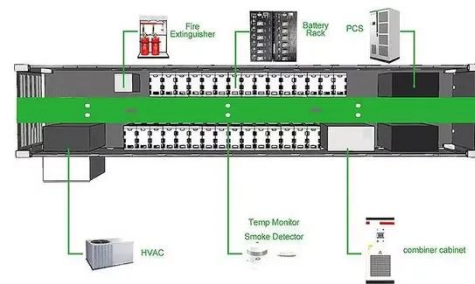

2500w12v high frequency inverter production

2500w12v high frequency inverter production

2500W DC to AC 12V 24V Modified Sine Wave Inverter

WP-12-2500 2500W 12V 24V Power Inverter Supply for RV outdoor camping and 3C electronic products.

2500W Power Inverter 12V or 24VDC or 36VDC or 48VDC to 120VAC ...

The 300 Watt pure sine wave inverter converts the 12 Volt, 24 Volt or 48 Volt DC Volt into AC power for AC devices such as TV, lights, power tools, cooker, kettle, blender ect.