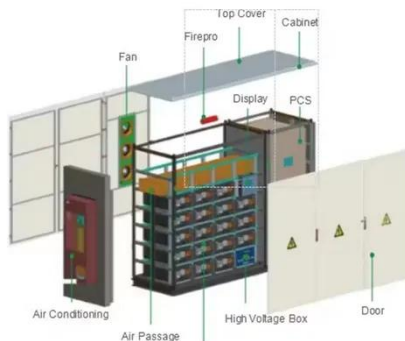

Feature highlights: Portable Outdoor Electric Power Tool Accessories 21V AC220V/DC Inverter Converter Rechargeable Lithium Batteries Excluding, made of ABS+metal with 750W power, ...

Best Large Lithium Battery Inverter [Updated: February 2026]

What really stands out is how seamlessly it converts 21VDC to AC power, with a scope suitable for resistive devices like lights, soldering irons, and small appliances. After testing against ...

Contact Us

For catalog requests, pricing, or partnerships, please visit:
<https://www.59empagm.pl>