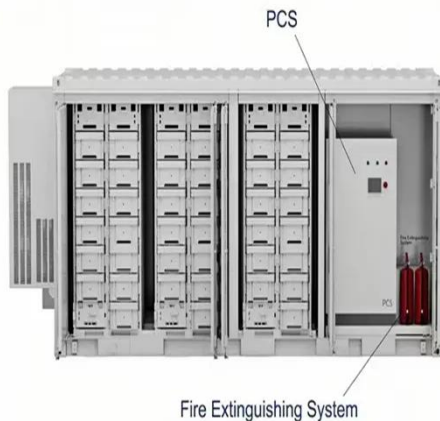

200KW/4800KWh C& I BESS with Solar and GEN , AINEGY

This product is a 200kW/480kWh industrial and commercial integrated energy storage cabinet utilizing Lithium Iron Phosphate (LFP) battery cells.