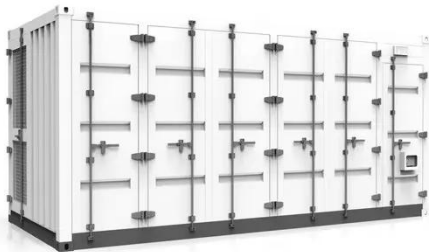

15MWh Solar Energy Storage Container for Campsites

Overview

It's road-ready and quick to deploy, making it ideal for remote worksites, disaster relief, events, and temporary camps — and in many cases, it can replace grid connections or diesel generators. SolaraBox is built to solve project power needs. 58-Quart drain container with wheels captures fluid and lets you transport it to the recycling center. Removable spout. Lithium Iron Phosphate (LiFePO₄) batteries have become the standard for serious campers due to their superior performance and longevity. These two devices manage the flow of energy. A solar charge controller sits between the solar panels and the battery, regulating the voltage to prevent. which help you save energy and cost, and let your work simple. Distributed solar storage solutionMore. It is specifically designed to deliver a strong return on investment for a. The SolaraBox mobile solar container is a portable solar power plant that delivers reliable electricity with minimal setup.

MOBIPOWER Battery Energy Storage Systems , Off-Grid

Solar Container

These rugged, self-contained systems integrate large solar arrays, advanced battery storage, and high-capacity fuel cells -- with optional diesel redundancy when regulatory or client requirements demand it.

Mobile Solar Container Systems , Foldable PV Panels

This is the product of combining collapsible solar panels with a reinforced shipping container to provide a mobile solar power system for off-grid or remote locations.