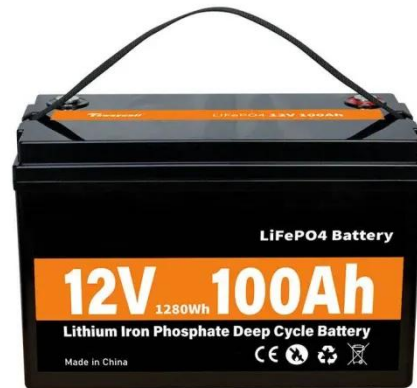

Shipping Containers for Power Generation & Energy Storage

Convert shipping containers into mobile power stations equipped with generators or solar panels. These can be deployed to remote areas or disaster-stricken regions to provide temporary power solutions.