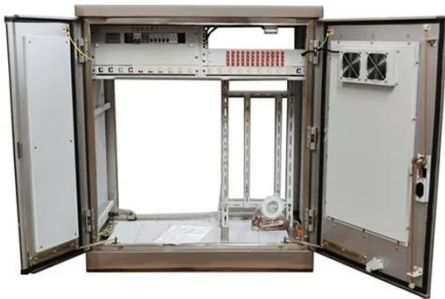

The Nature Power Inverter 3000-Watt with 150-Amp Inverter Charger with its state of the art and easy to use design will offer reliable service by providing AC power and 5 Volt USB power for ...

12v 3000 Watt Pure Sine Wave Inverter , Renogy US

Whether you're powering up a van, semi-truck, 5th wheel, cabin, or any remote hideaway, this inverter is your ticket to uninterrupted power. Pure sine wave inverter not only powers your electronics but also ...

Contact Us

For catalog requests, pricing, or partnerships, please visit:
<https://www.59empagm.pl>