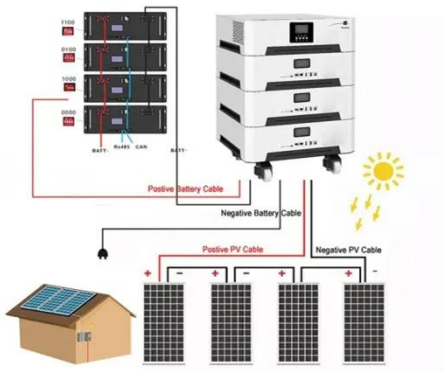

# 12V solar panel high flow water pump inverter

## 12V solar panel high flow water pump inverter

---

### **ROCKSOLAR 1000W 12V Off-Grid Solar Water Pump System**

Rocksolar 1000W 12V off-grid solar system, featuring a solar water pump. This comprehensive kit is perfect for those looking to reduce their carbon footprint and embrace a self-sufficient lifestyle.