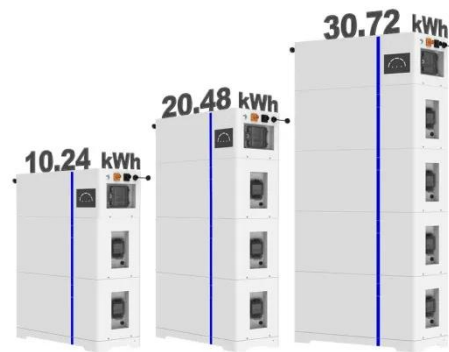

ESS

A Simple and Inexpensive High Lift Solar Pumping Setup

Instead of direct PV drive, Stan incorporates a deep cycle 12 volt battery to drive the pump, and then uses a small (30 watt) PV panel to charge the battery over the course of the day.