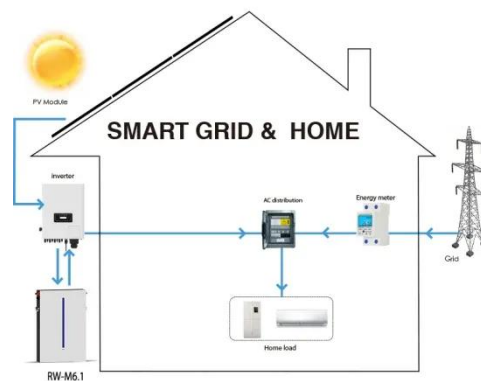

**LG LG270S1K-B3: High Efficiency Mono X Module
Cells: 6 x 10 ...**

By choosing LG's long lasting, energy-efficient and sustainable solar panels, receive higher financial and environmental benefits for your business and other stakeholders. High quality solar products are ...