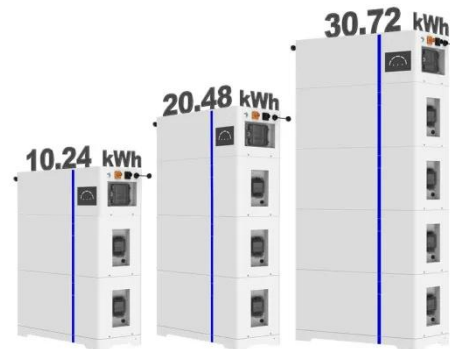

electricity generated by a 1270 watt solar panel can vary significantly due to several factors, including 1. ...

ESS