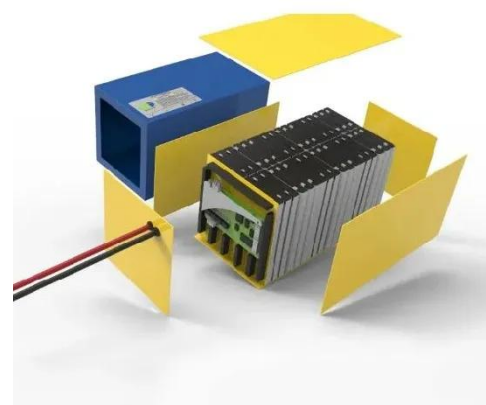

Technologies & Trends

Explore what Edge computing is and how it (and the right IT enclosure system) can handle scalability, security, protection, disruptors, and standalone solutions.