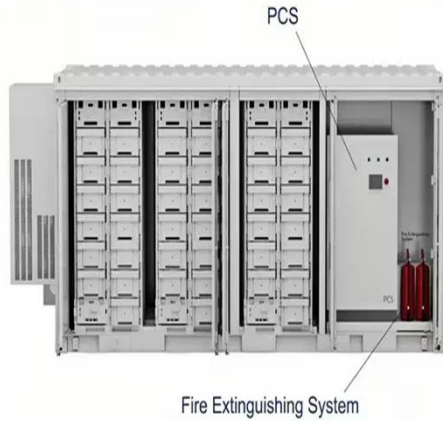

120kW Communication Cabinet for Edge Computing

120kW Communication Cabinet for Edge Computing

Telecommunications & Data Center Enclosures

ETA offers enclosures for telecom and data center infrastructure--protecting networking equipment, fiber terminations, power distribution units, and edge computing devices.

Power Supply for Edge Computing Nodes: Co-Design of Telecom ...

Co-designing telecom power systems with MEC improves energy efficiency, reduces latency, and supports scalable edge computing for real-time applications. Modular, weatherproof ...

-  **All In One**
Integrating battery packs
-  **High-capacity**
50 - 500kWh
-  **Degree of Protection**
IP54
-  **Operating Temperature Range**
-20 ~ 60°C (Derating above 50 °C)
-  **Intelligent Integration**
integrated photovoltaic storage cabinet
-  **Rated AC Power**
50 - 100kW
-  **Altitude**
3000m(>3000m derating)

Tecnoware EVO DSP 20-120kW 3Phase Modular UPS 30U Cabinet

The FGCEVDPM30A120K has a 120kW static bypass, manual bypass switch, 10inch LCD touch screen display, RS-232 communication ports, USB, EPO and intelligent slot for SNMP, RS485 or dry contact ...