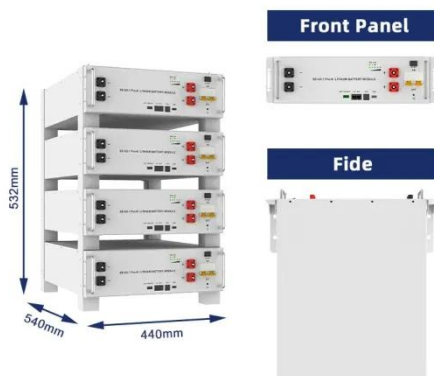

AZE Server Rack Cabinet, 45U, White, 2124H x 600W x 1200D mm

Heavy-duty, locking, 45U White Server Rack Cabinet that accommodates all standard 19-inch rackmount equipment and ships fully assembled for quick and easy deployment in secure, high ...

45u 600mm Wide X 1200mm