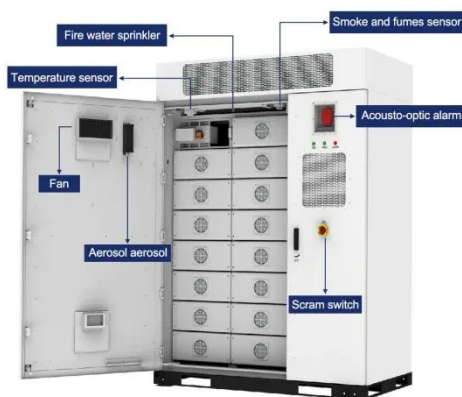

Outdoor Telecom Cabinets

Designed to save deployment cost and time, our innovative solutions include hub collapse, battery backup, composite mounting platforms and modular series cabinets.