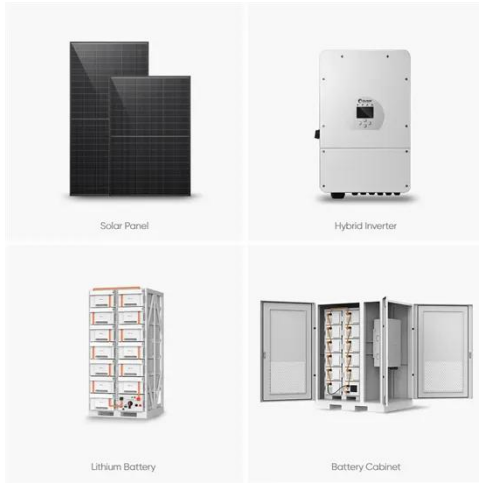

10kW IoT base station user cabinet

10kW IoT base station user cabinet

Pole-Type Base Station Cabinet , Efficient Energy Solutions for

This versatile energy cabinet supports pole mounting, wall mounting, and floor installation for diverse deployment environments. It will have fittings of remote monitoring, smart power-off functions, and NB/4G wireless ...

DEWEN Citadel Outdoor UPS Cabinets - IP55, 1-10 kVA

Citadel Outdoor UPS Cabinets integrate UPS modules, batteries, and IP55 protection for telecom, traffic, and CCTV applications from 1-10 kVA.

BESS Commerical Energy Storage Cabinet System , AZE